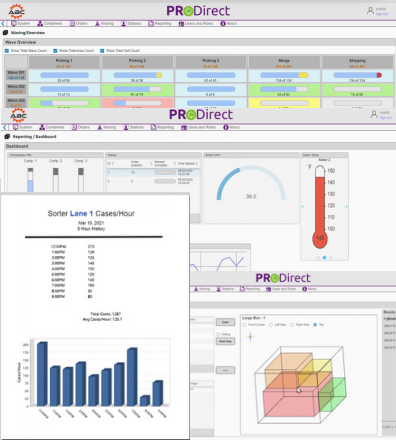

## PRODIRECT IS FAST, EASY & POWERFUL WAREHOUSE SOFTWARE

TIRED OF YOUR OUTDATED, UNRELIABLE WCS?

PRODirect is a WCS/WES software hybrid that monitors and controls your operation.

PRODirect is quickly deployed and connects seamlessly to your existing systems.

# WHY PRODIRECT?

1) **PRODirect is user-friendly.** Easy to learn, easy to use, compatible with any modern web browser.

2) **PRODirect solves your challenges.** Simulate your system running with PRODirect prior to implementation to adjust and improve.

3) **PRODirect helps you make fast decisions.** Alarms, customizable dashboards and easy reporting show you what actions to take.

4) **PRODirect is agile.** Be an active participant of your design. Easy to customize and expand as you grow.

5) **PRODirect puts you in control.** Built on standard platforms and integration with lower-level systems allows you access to make changes.